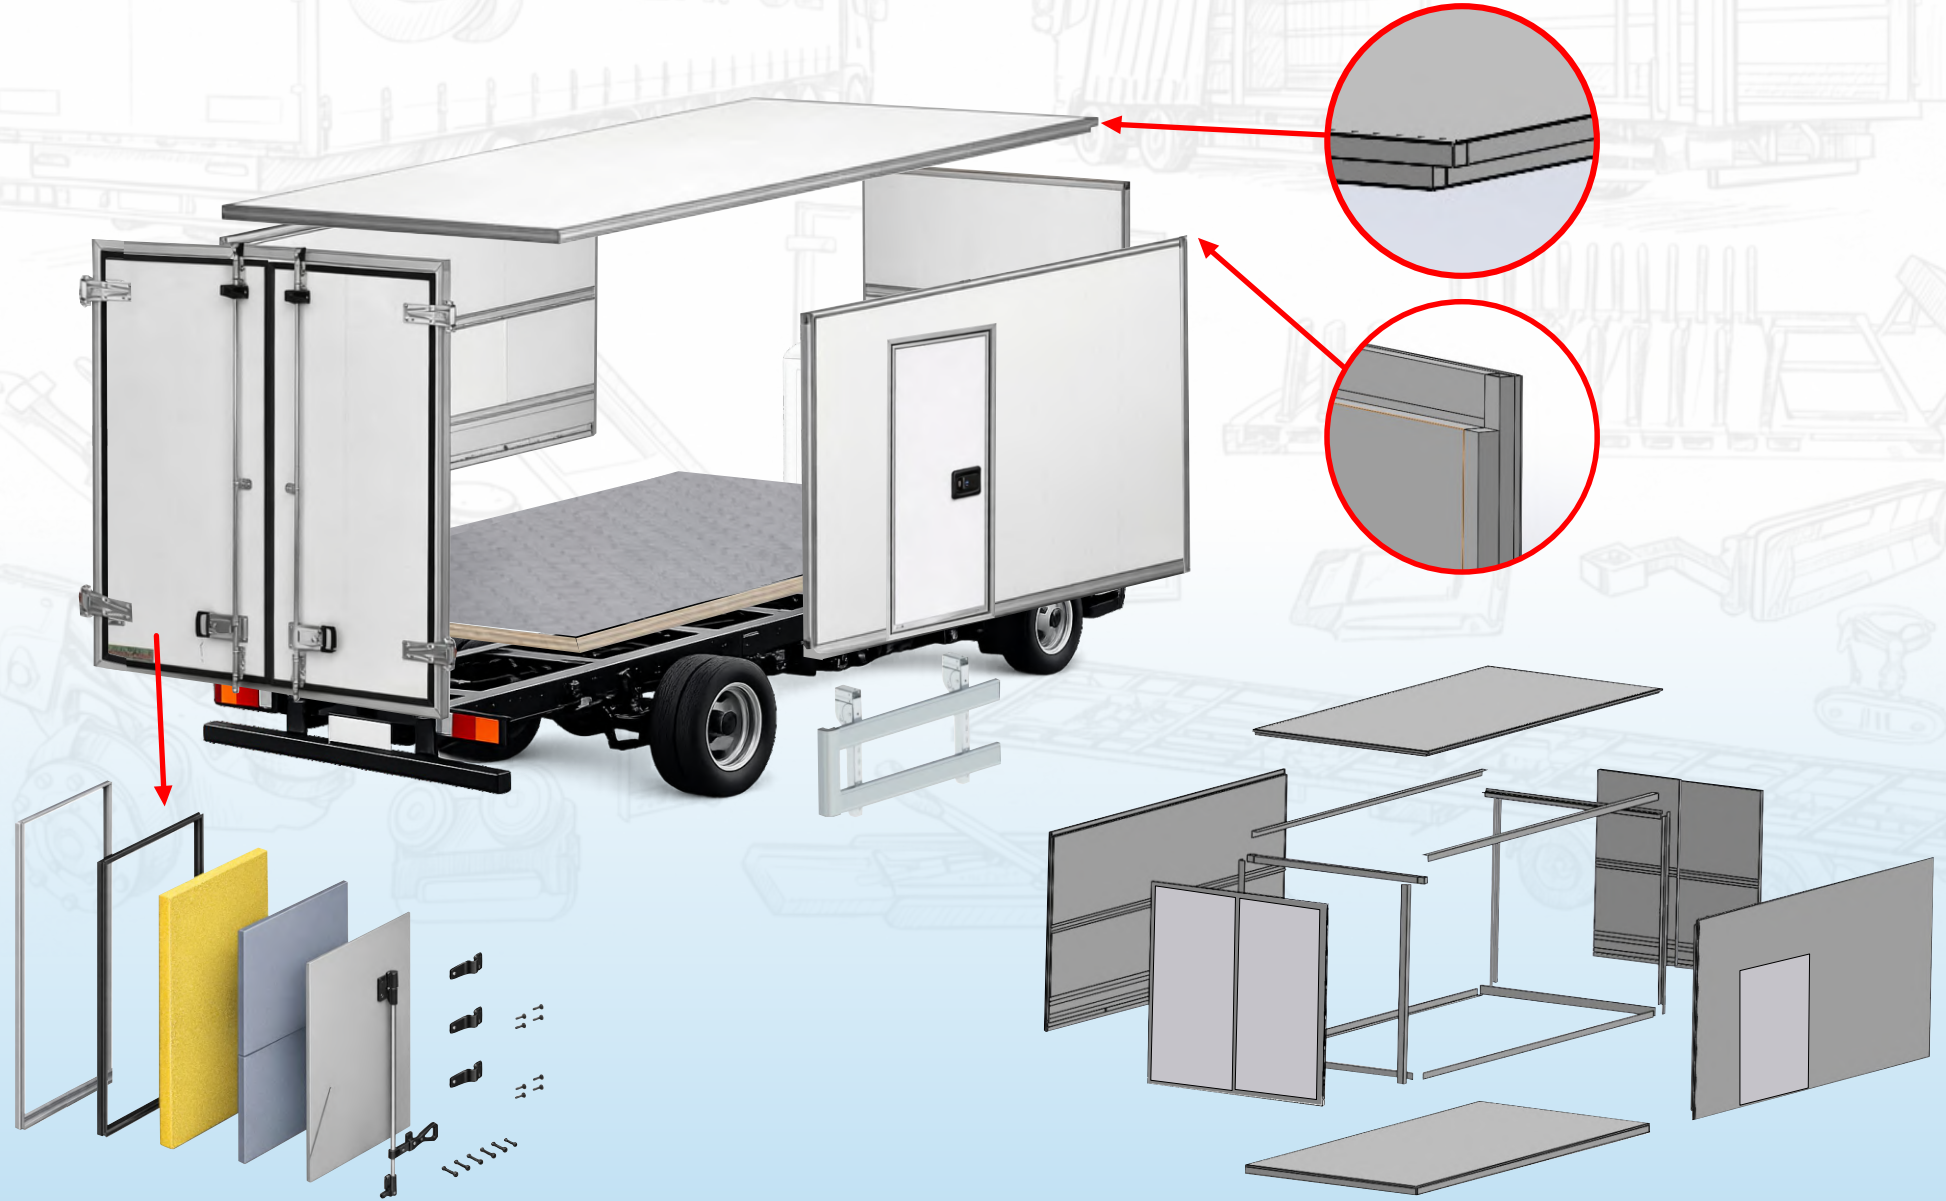

POLYURETHANE PIPE AND TANK INSULATION

XPS (EKSTRUDE POLISTIREN) XPS (EXTRUDED POLYSTRENE)

25-40 Dansite
25-40 Density

SANDVIÇ PANEL SANDWICH PANEL

ALÜMİNYUM KAPI VE KAPAK ALUMINIUM DOOR AND SIDE BOARD

HIZLI PERDE SİSTEMİ QUICK CURTAIN SYSTEM

YAN PERDE VE KAYAR ÇATI SİSTEMLERİ SIDE CURTAINS AND SLIDING ROOF SYSTEMS

FRİGO KASA ÜST YAPI SİSTEMLERİ REFRIGERATED BODY SUPERSTRUCTURE SYSTEMS

KOMPLE YAN PERDELİ TREYLER SİSTEMLERİ COMPLETE SIDE CURTAIN TRAILER SYSTEMS