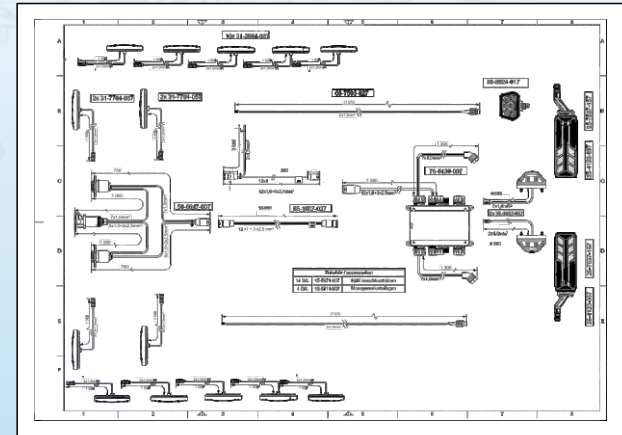

AYDINLATMA SİSTEMLERİ VE REFLEKTÖRLER LIGHTING SYSTEMS AND REFLECTORS