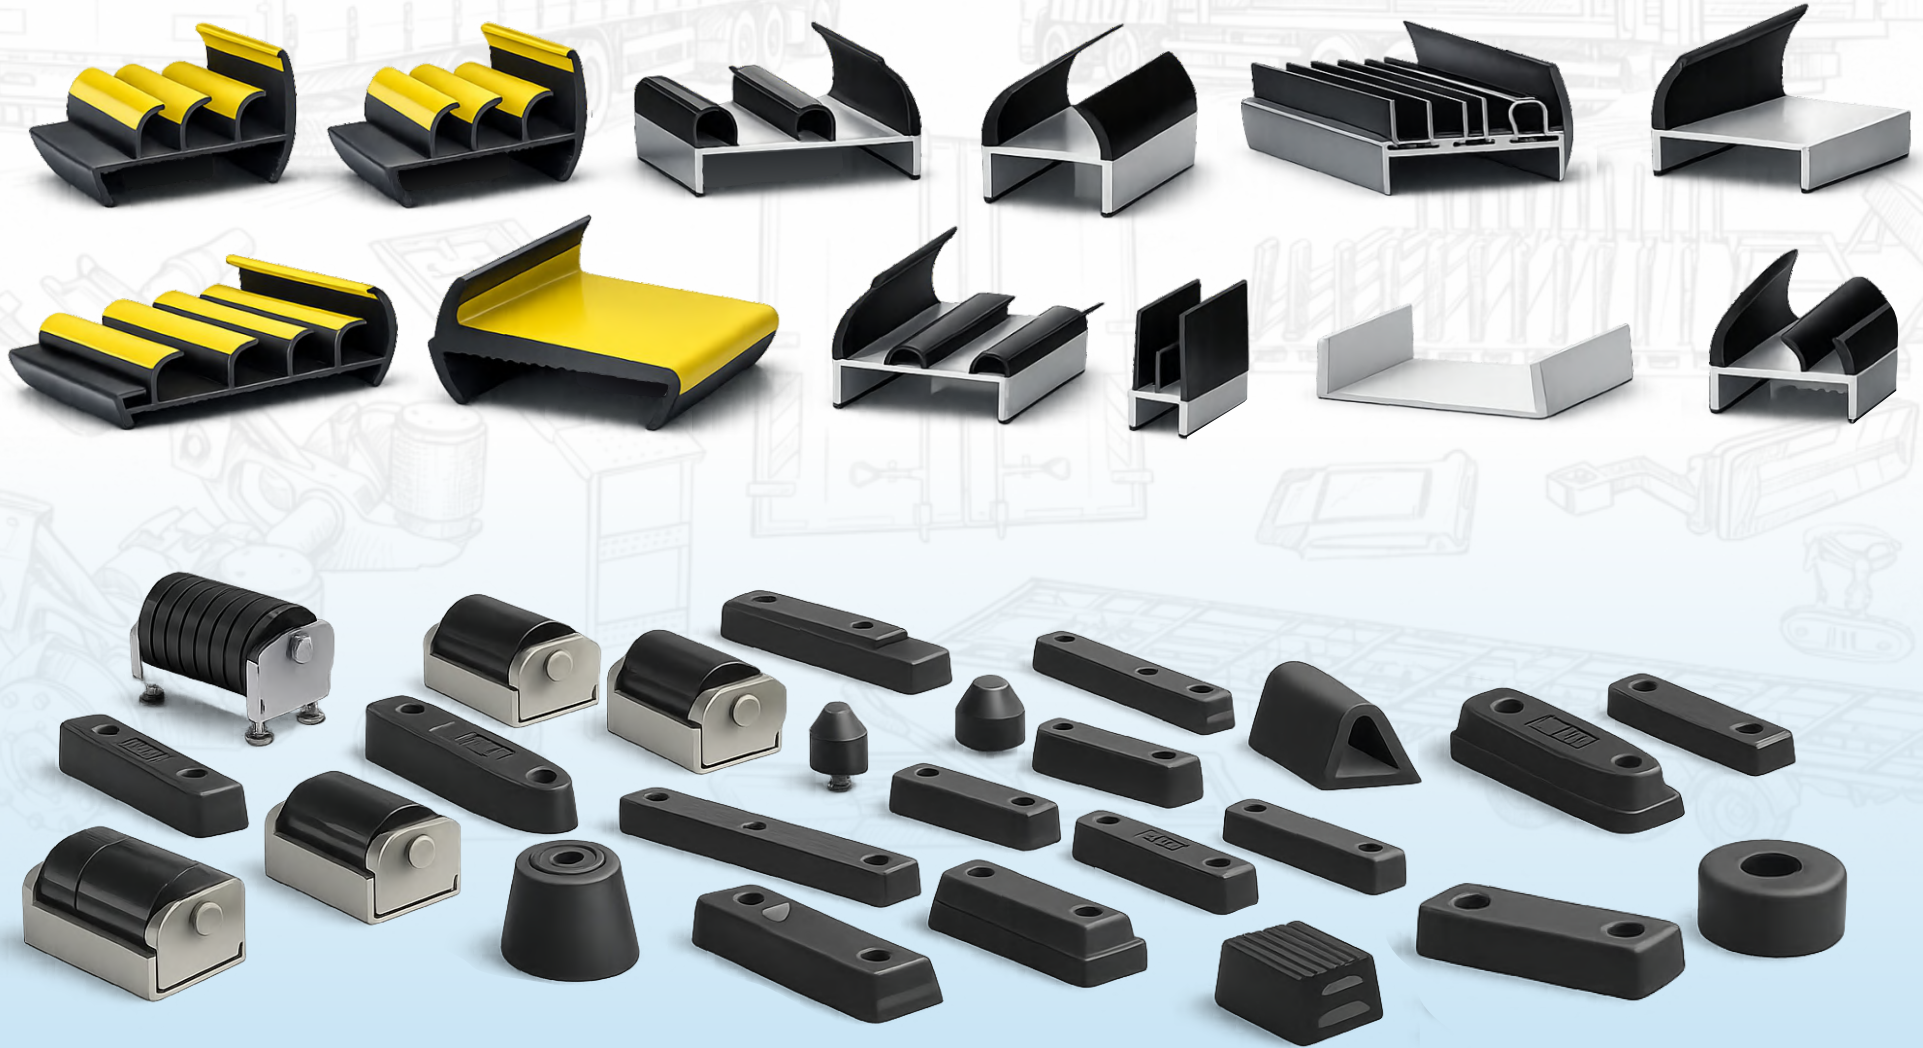

PVC, KAUÇUK ÜRÜNLER

PVC, RUBBER PRODUCTS