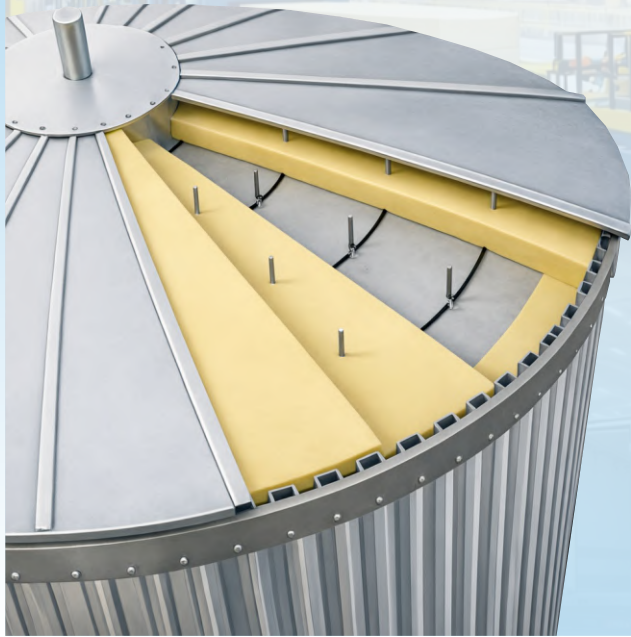

**PIR POLYURETHANE SHEET
LOW DENSITY
(35-37-40-42 DENSITY)**

**PIR POLİİZOSİYANAT LEVHA
YÜKSEK YOĞUNLUK
(50 DANSİTE)**

**PIR POLYURETHANE SHEET
HIGH DENSITY
(50 DENSITY)**

POLIURETAN BORU VE TANK İZOLASYONU

POLYURETHANE PIPE AND TANK INSULATION

XPS (EKSTRUDE POLISTIREN) XPS (EXTRUDED POLYSTRENE)

25-40 Dansite
25-40 Density

SANDVIÇ PANEL SANDWICH PANEL

ALÜMİNYUM KAPI VE KAPAK ALUMINIUM DOOR AND SIDE BOARD

HIZLI PERDE SİSTEMİ QUICK CURTAIN SYSTEM