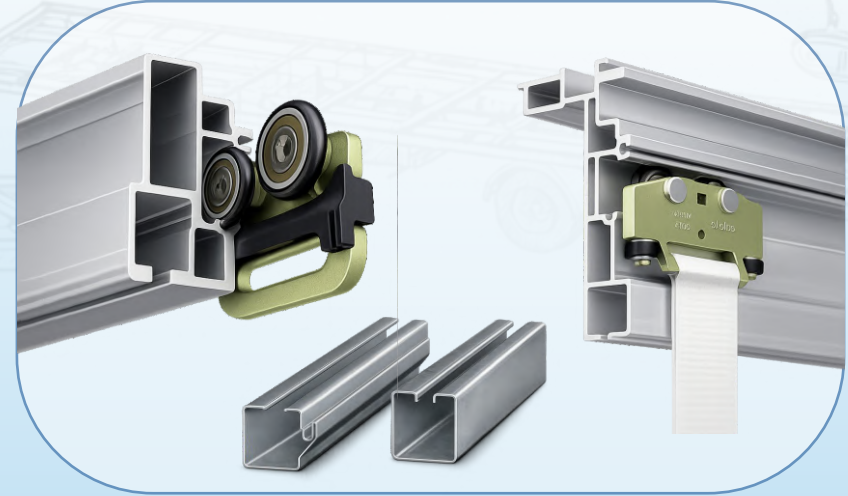

YAN PERDE VE KAYAR ÇATI SİSTEMLERİ SIDE CURTAINS AND SLIDING ROOF SYSTEMS

FRİGO KASA ÜST YAPI SİSTEMLERİ REFRIGERATED BODY SUPERSTRUCTURE SYSTEMS

KOMPLE YAN PERDELİ TREYLER SİSTEMLERİ COMPLETE SIDE CURTAIN TRAILER SYSTEMS