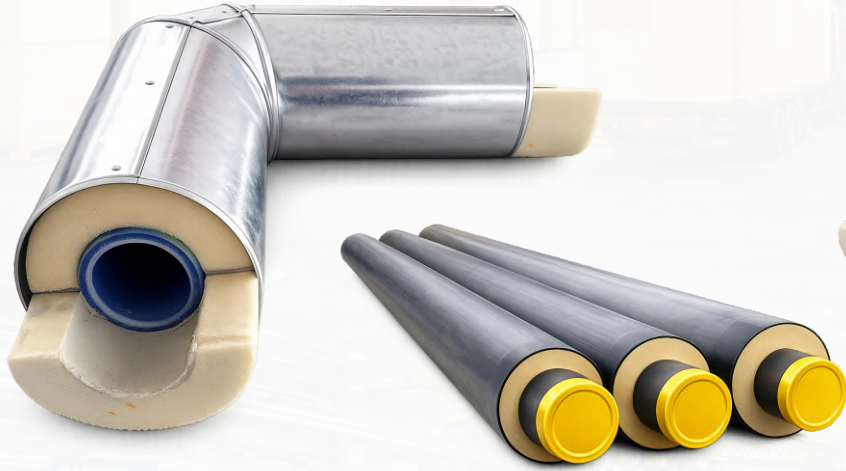

POLYURETHANE PIPE AND TANK INSULATION

XPS (EKSTRUDE POLISTIREN) XPS (EXTRUDED POLYSTRENE)

25-40 Dansite
25-40 Density

SANDVIÇ PANEL SANDWICH PANEL

ALÜMİNYUM KAPI VE KAPAK ALUMINIUM DOOR AND SIDE BOARD

HIZLI PERDE SİSTEMİ QUICK CURTAIN SYSTEM